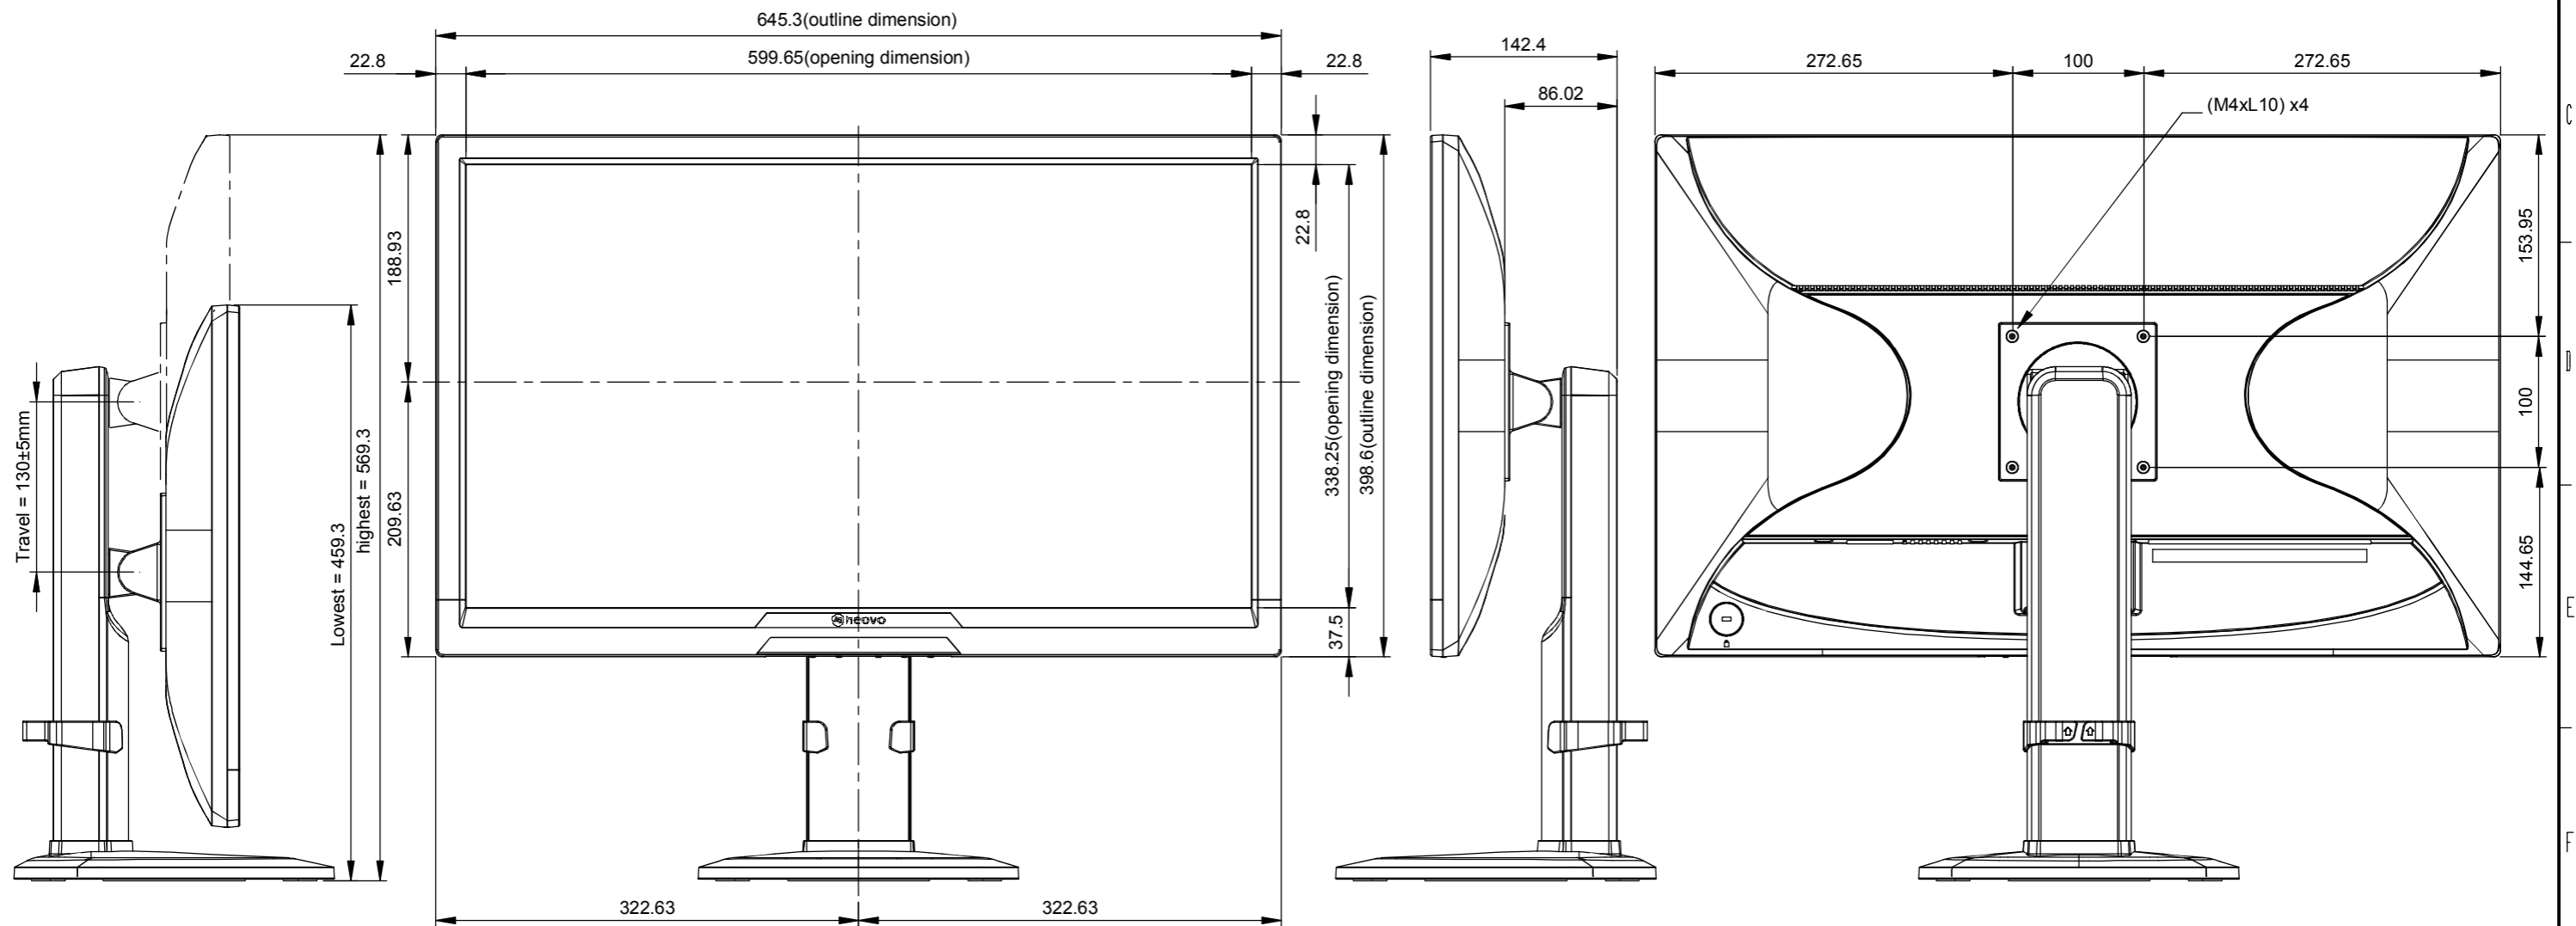

LE-27
NET WEIGHT: 7.8KG (WITH BASE)
5.2KG (W/O BASE)

SPECIFICATIONS SUBJECT TO CHANGE WITHOUT NOTICE.

 www.agneovo.com	Model Name:
	LE-27
<small>THIS DRAWING ON THIS PRINT AND INFORMATION BELONG WITH AG Neovo. ANY REPRODUCTION IN PART OR WHOLE WITHOUT WRITTEN PERMISSION OF AG Neovo IS PROHIBITED.</small>	<small>THIRD ANGLE PROJECTION</small>
SCALE 1:1	UNITS MM V.01