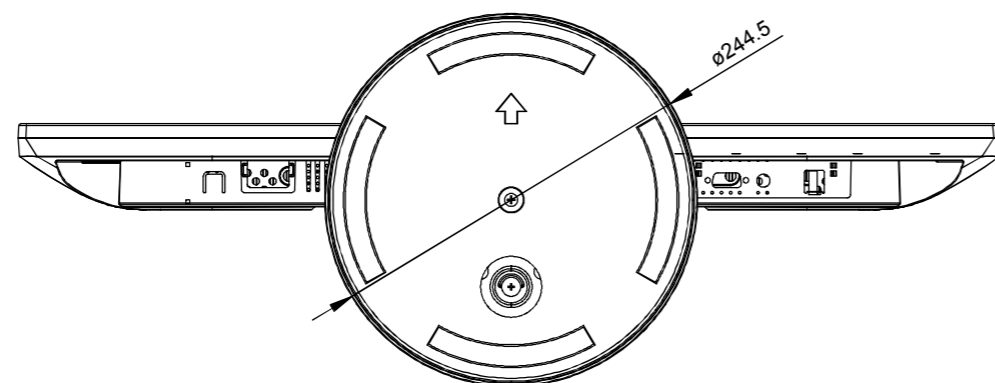

LE-27
NET WEIGHT: 7.8KG (WITH BASE)
5.2KG (W/O BASE)

SPECIFICATIONS SUBJECT TO CHANGE WITHOUT NOTICE.

 www.agneovo.com	Model Name:
	LE-27
<small>THIS DRAWING ON THIS PRINT AND INFORMATION BELONG WITH AG Neovo. ANY REPRODUCTION IN PART OR WHOLE WITHOUT WRITTEN PERMISSION OF AG Neovo IS PROHIBITED.</small>	<small>THIRD ANGLE PROJECTION</small>
SCALE 1:1	UNITS MM V.01